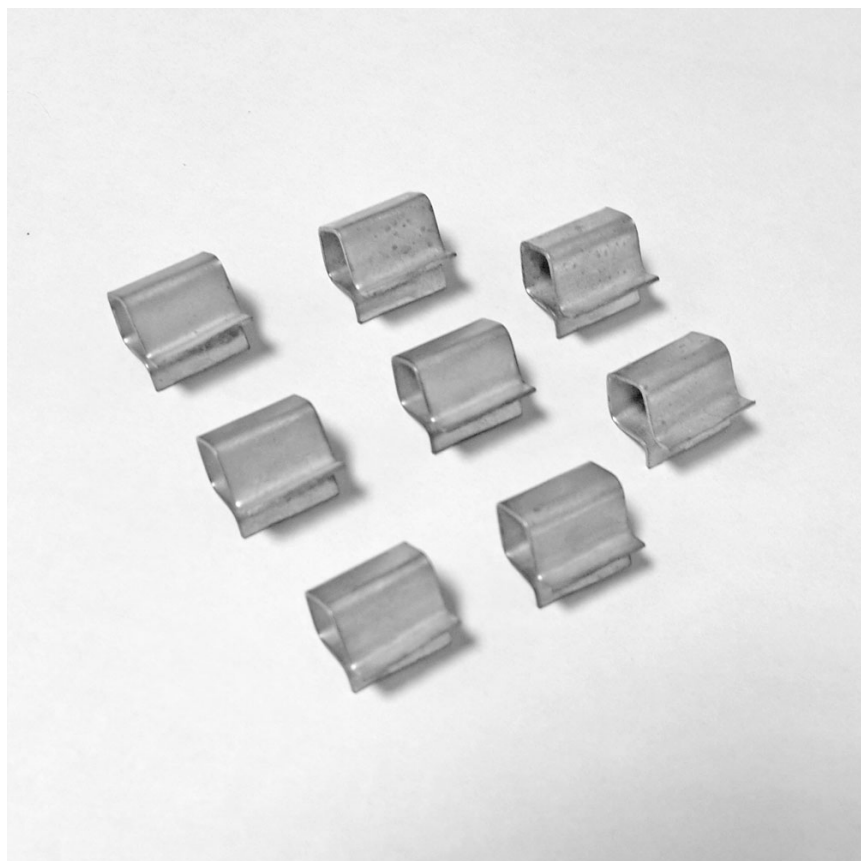

INDIRECT LIGHT BRACKET

Accessory to install indirect lighting modules.

Code: FL FO SOLI

TECHNICAL DATA